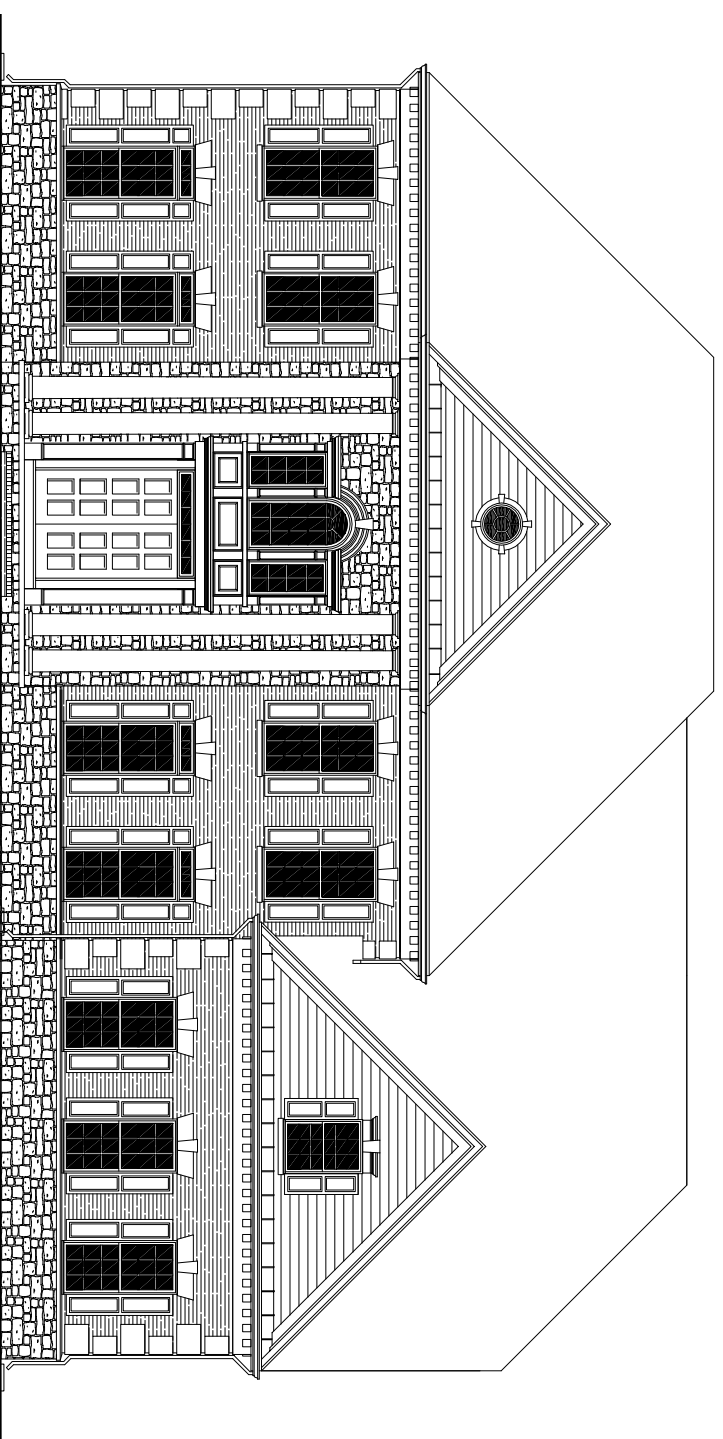

the HAVENWOOD

ELEVATION #B