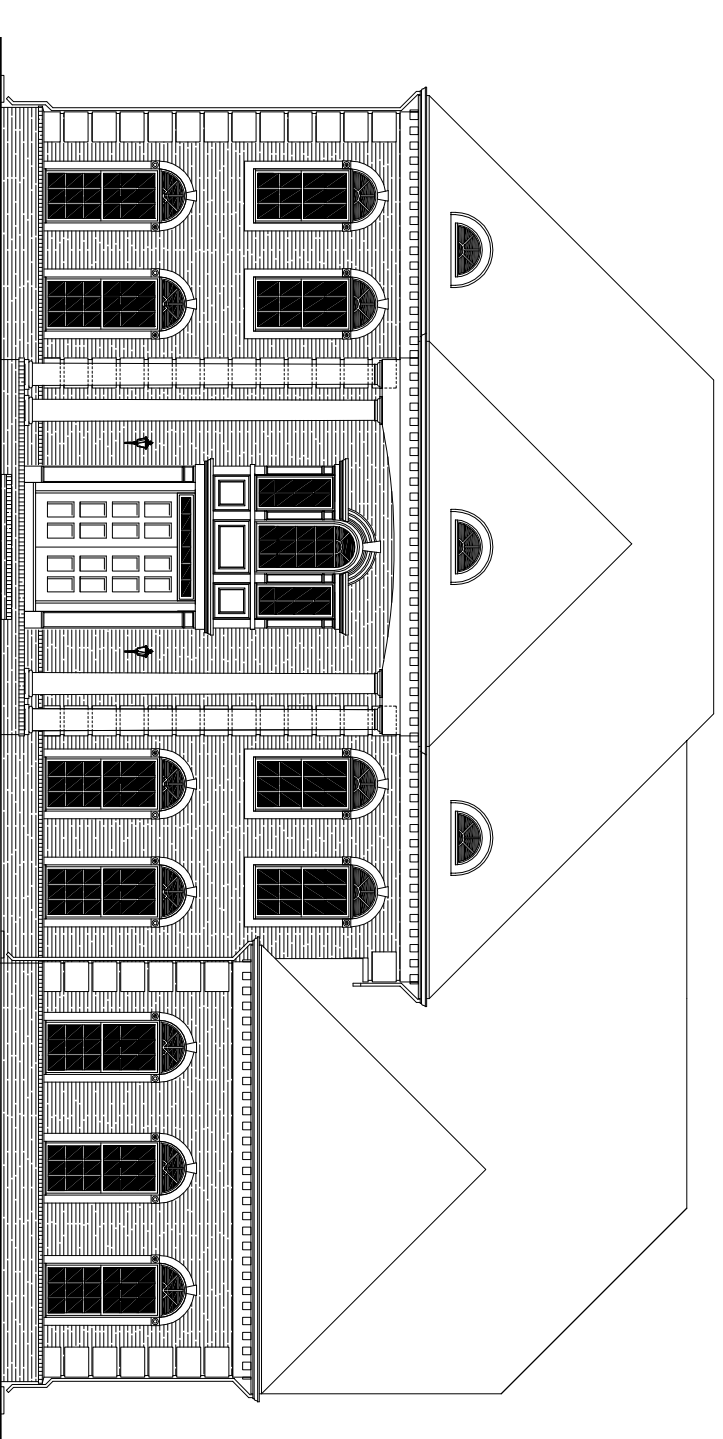

the HAVENWOOD

ELEVATION #C

**American
Heritage Homes**

the HAVENWOOD

**American
Heritage Homes**

**American
Heritage Homes**

**American
Heritage Homes**