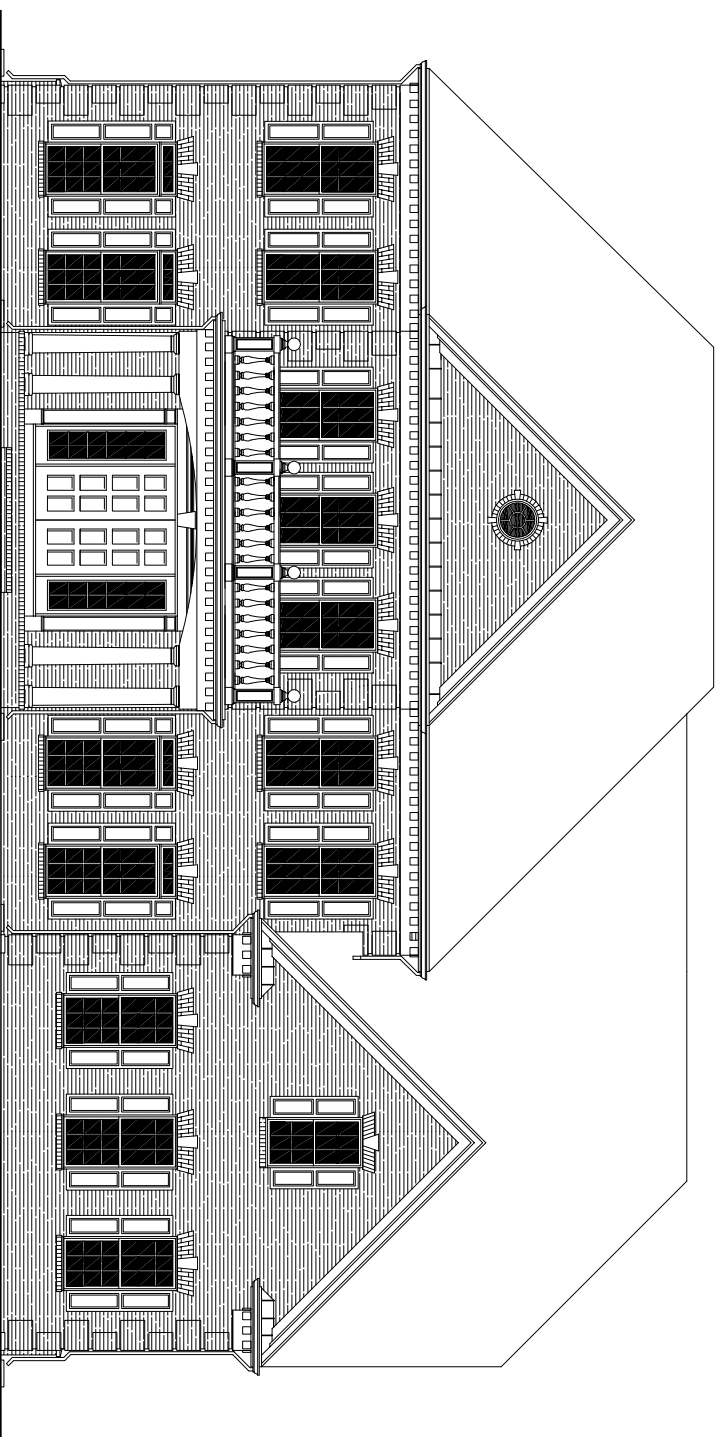

the HAVENWOOD

ELEVATION #A